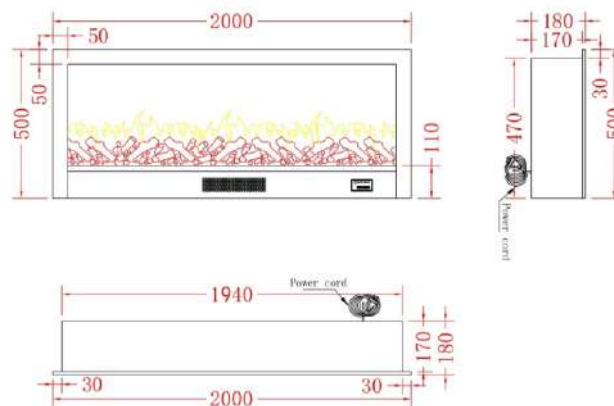

TECHNICAL SPECs

KSh. 240,000

The power cord is 1.5m in length with a 220V UK plug