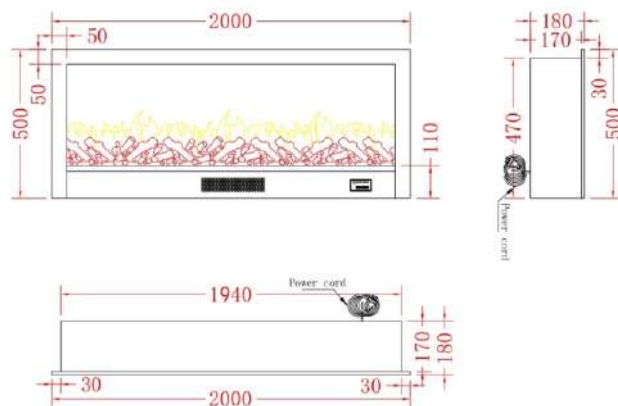

TECHNICAL SPECs

KSh. 160,000

The power cord is 1.5m in length with a 220V UK plug