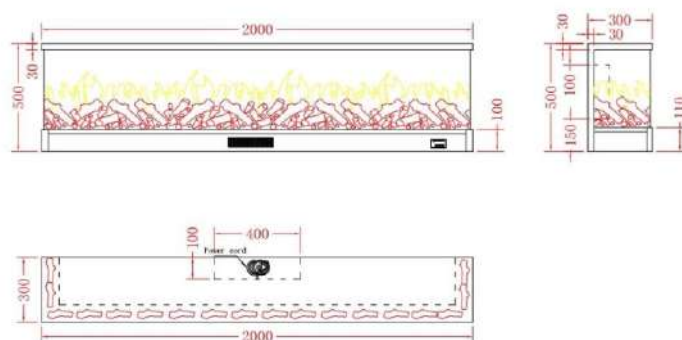

TECHNICAL SPECs

KSh. 180,000

The power cord is 1.5m in length with a 220V UK plug