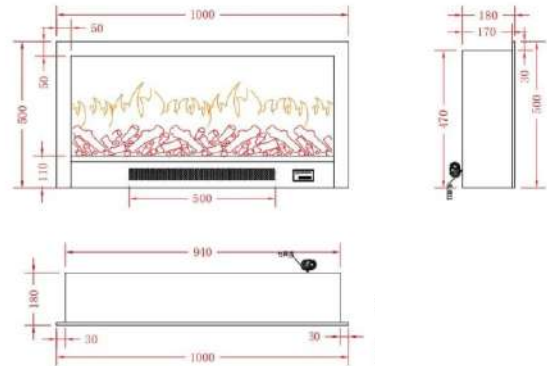

TECHNICAL SPECs

KSh. 85,000

The power cord is 1.5m in length with a 220V UK plug