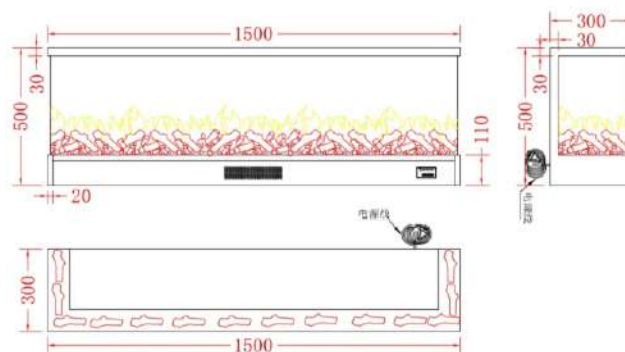

TECHNICAL SPECs

KSh. 140,000

The power cord is 1.5m in length with a 220V UK plug