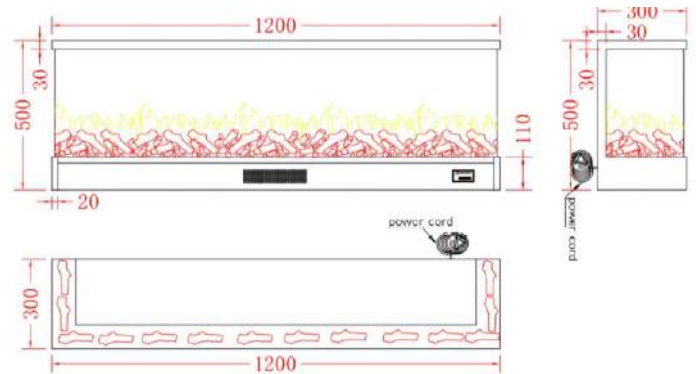

TECHNICAL SPECs

KSh. 100,000

The power cord is 1.5m in length with a 220V UK plug